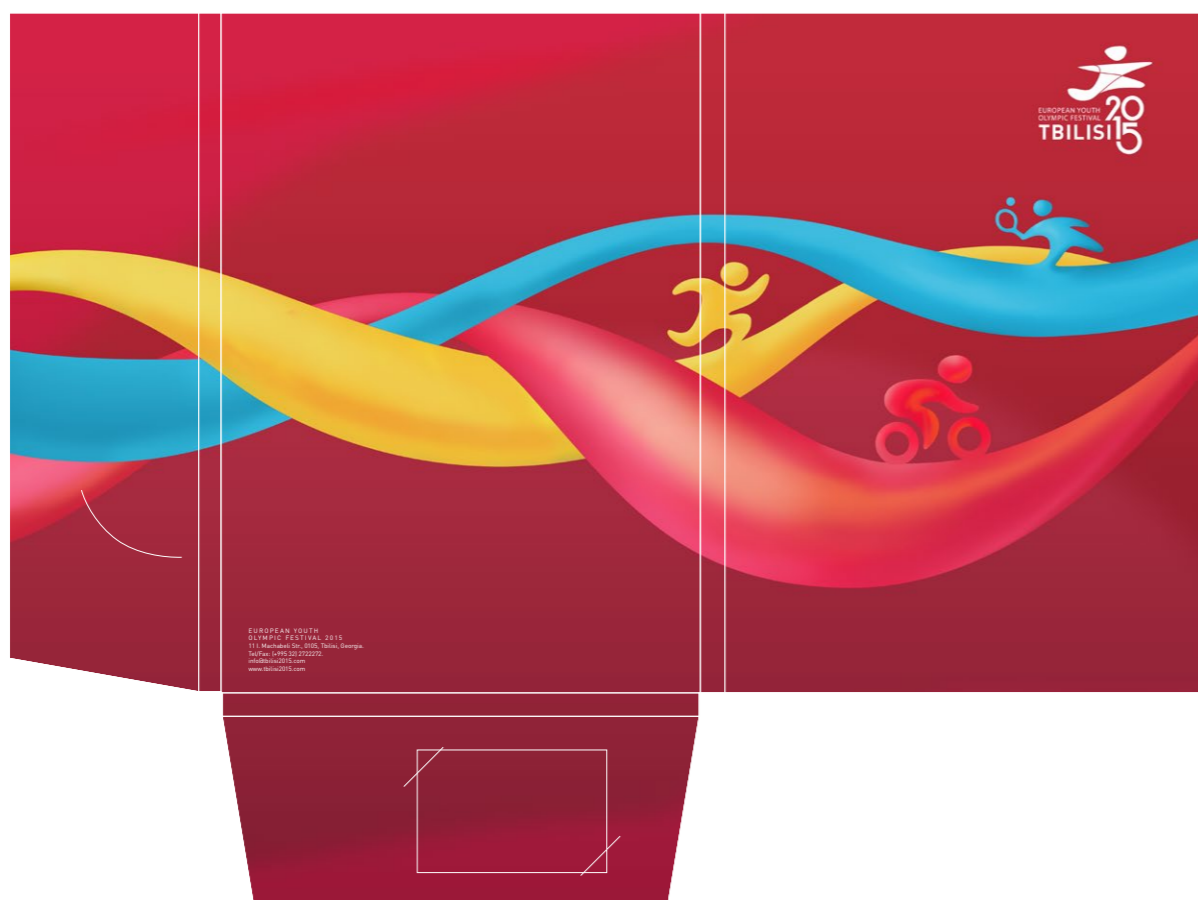

C5 ENVELOPE

Size: A4

Font: DinPro
Address - Regular 8pt.

C4 ENVELOPE

Size: A4

Font: DinPro
Address - Regular 8pt.

FOLDER

BRANCH BLANK

Size: A4

Font: DinPro
Title Text: Bold, 12pt.,
Body Text: Regular, 10 pt.,
Address - Regular 9pt.

NOTEBOOK

PEN

CD

STICKER

SPORT SYMBOLS